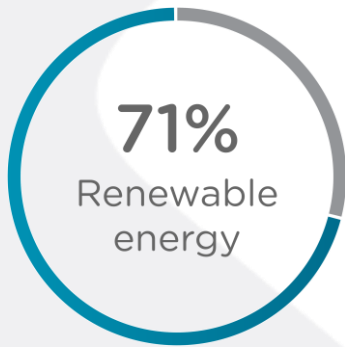

5.5^{*}

NABERS

ENERGY

This certificate certifies that

The GPT Group

Achieved 5.5 - star NABERS Energy Base
Building Rating for

One One One Eagle Street,
111 Eagle St, BRISBANE CITY, QLD
4000

This rating is valid until